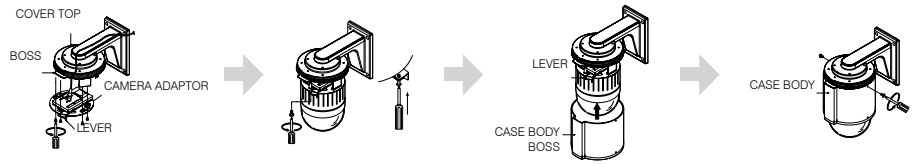

ACCESSORIES SmartDome™ Camera Accessory Installation

SHG-120 (Indoor Housing)